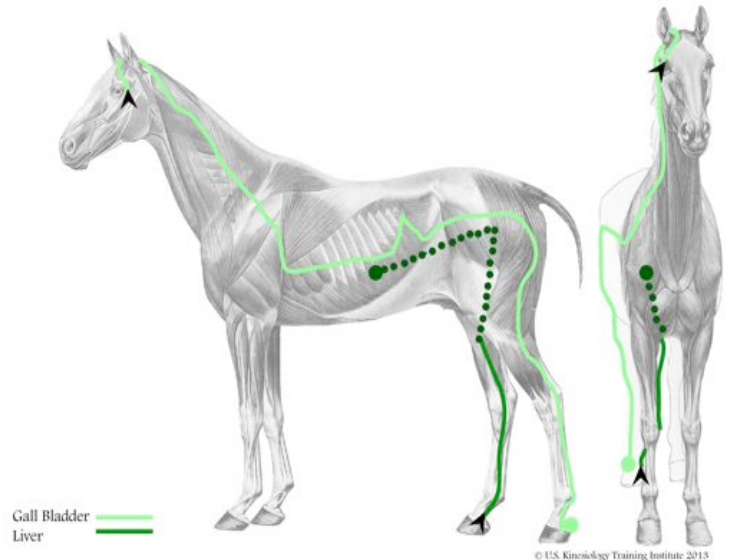

Kinesiology for Horses

Equine Holistic Health & Natural Healing

EQUINE ACUPUNCTURE MERIDIAN CHART

Sept 16 & 17 Santa Fe, NM

Oct. 28 & 29 Graham, NC

Nov. 11 & 12 Savannah, Ga.

Cost: \$300 (includes manual)

Learn effective and powerful Natural Healing techniques that resolve equine behavioral, emotional and physical issues. Experience hands-on skills geared for beginners, empowering you to create better health for you and your horse.